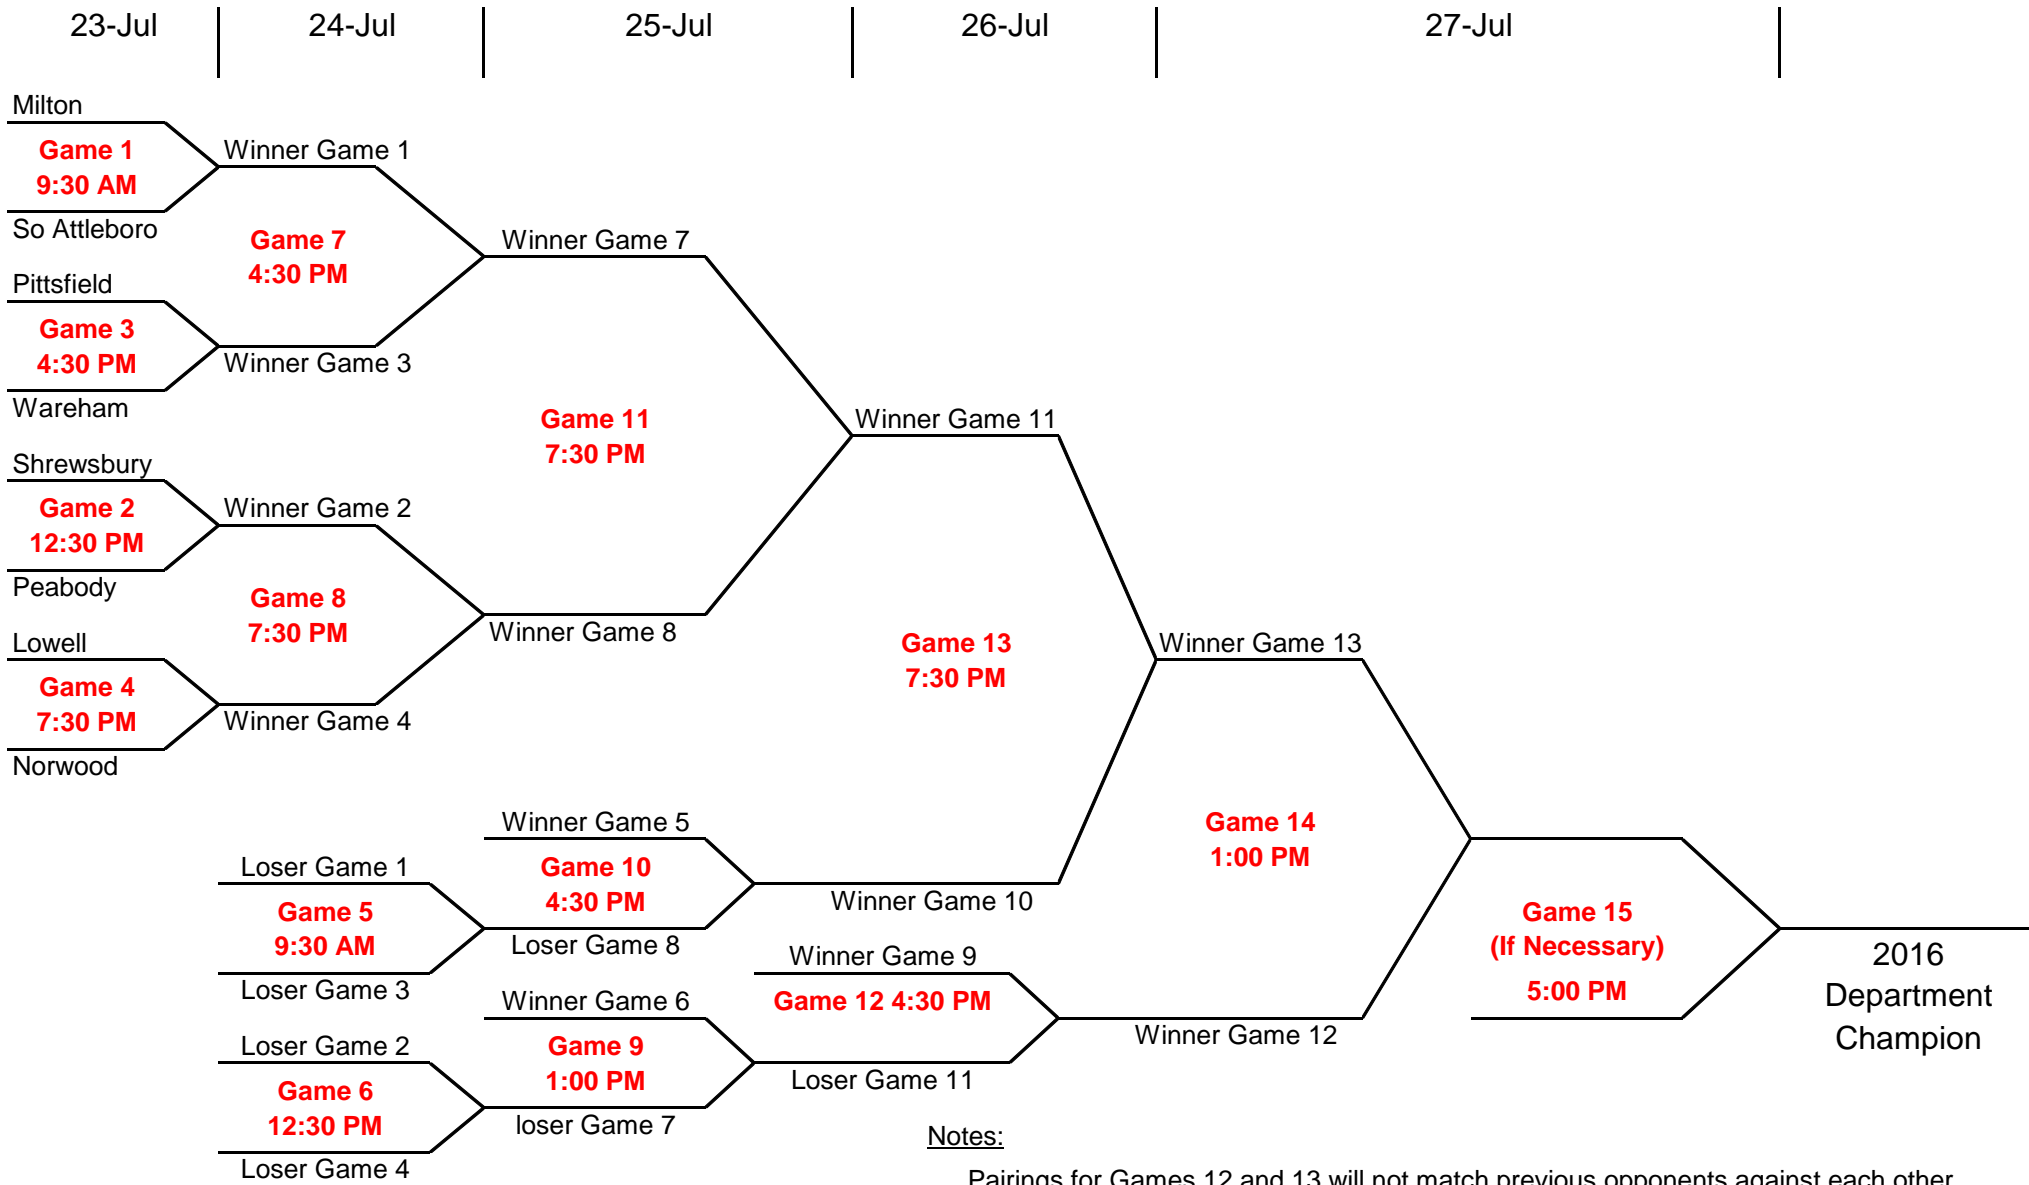

2016 Massachusetts Department Championship Tournament, Peter Wall Field, Norwood

Notes:
 Pairings for Games 12 and 13 will not match previous opponents against each other unless absolutely necessary. (Tournament Director has further instructions).
 If three teams remain after Game 13, the winner of Game 11 automatically draws the bye for Game 14.